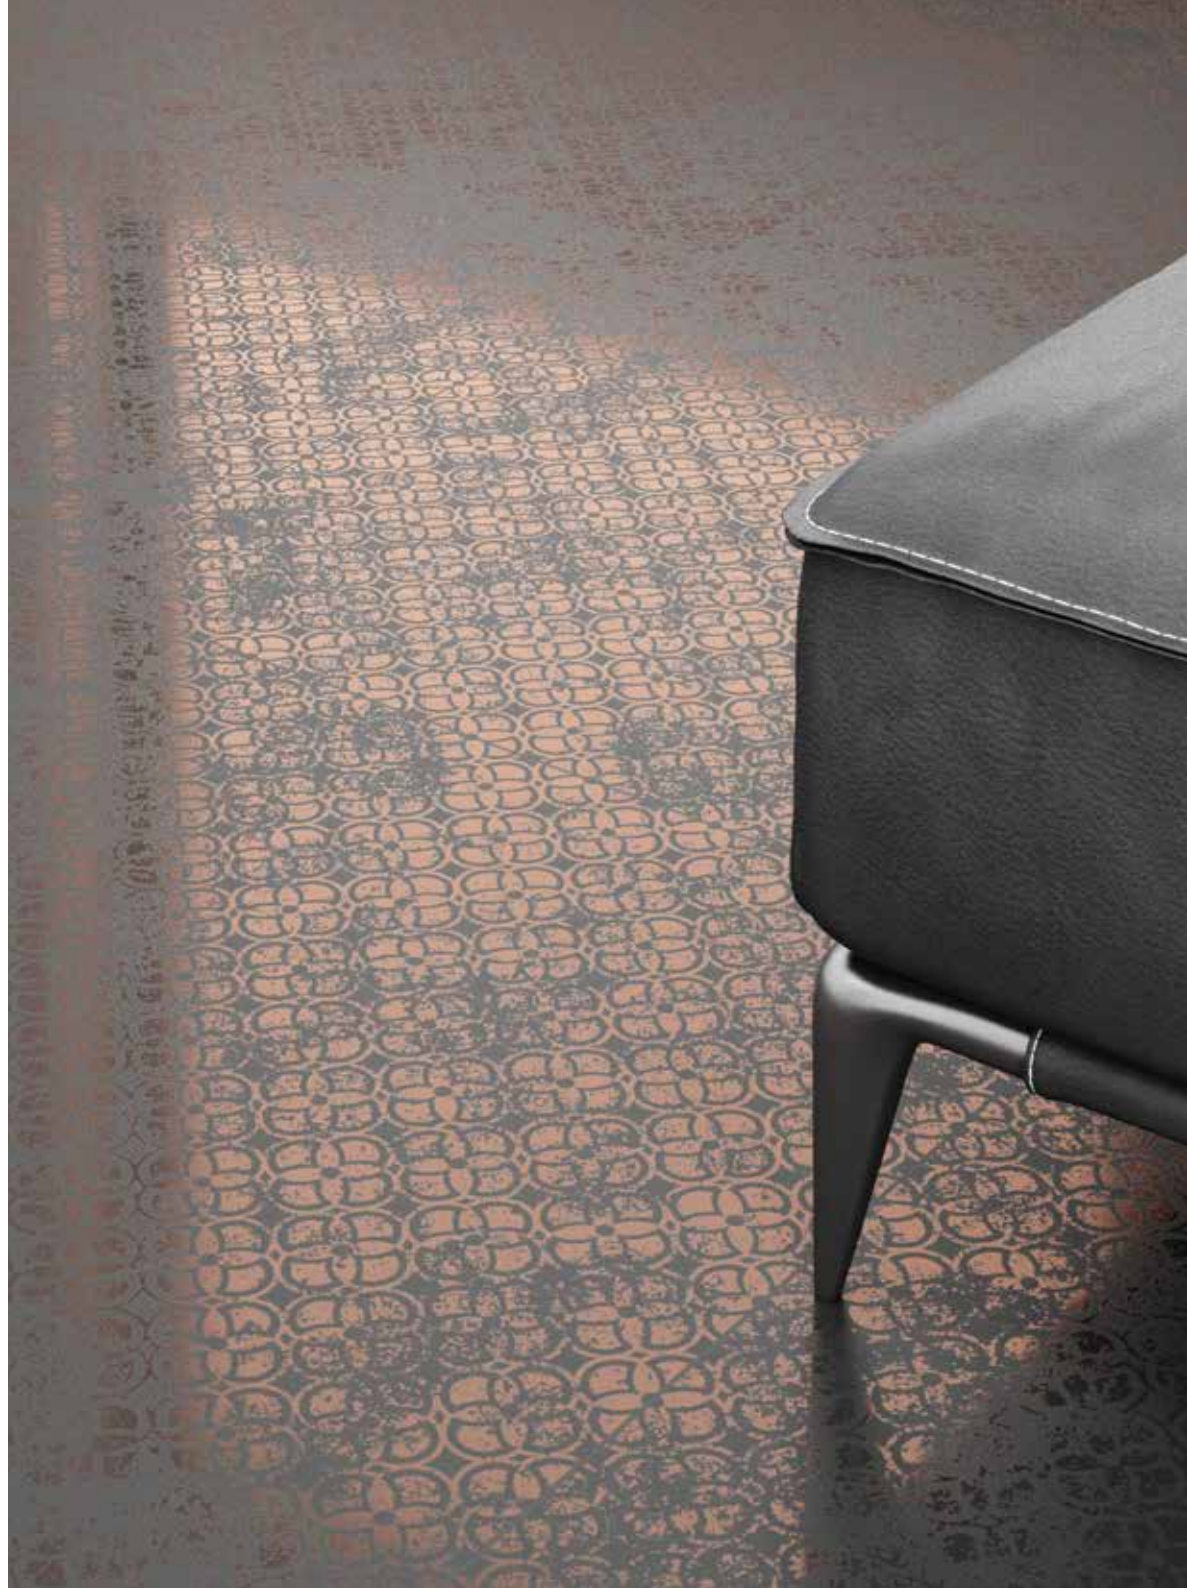

Fusion

FUSION shapes the walls and covers them with a rich and elegant oxide-like proposal, similar to a sheet of metal aged by atmospheric agents. Its surface is characterized by the live and solid appearance of iron, with its particular chromatic nuances and roughness to the touch.

Cream Gold

Grey Silver

Cream Rose Gold

Black Gold

Tempo

Porcelain tile / *Gres porcelánico*

Thickness: 10mm (0,39") / *Espesor: 10mm*

Internal and external walls covering / *Revestimiento paredes interiores y exteriores*

60x60 cm

Tempo

Color <i>Color</i>	Size <i>Formato</i>	Finish <i>Acabado</i>
Cream Gold	60x60cm - 24"x24"	Natural / <i>Mate</i>
Grey Silver	60x60cm - 24"x24"	Natural / <i>Mate</i>
<i>Black Silver</i>	60x60cm - 24"x24"	Natural / <i>Mate</i>
<i>Black Rose Gold</i>	60x60cm - 24"x24"	Natural / <i>Mate</i>