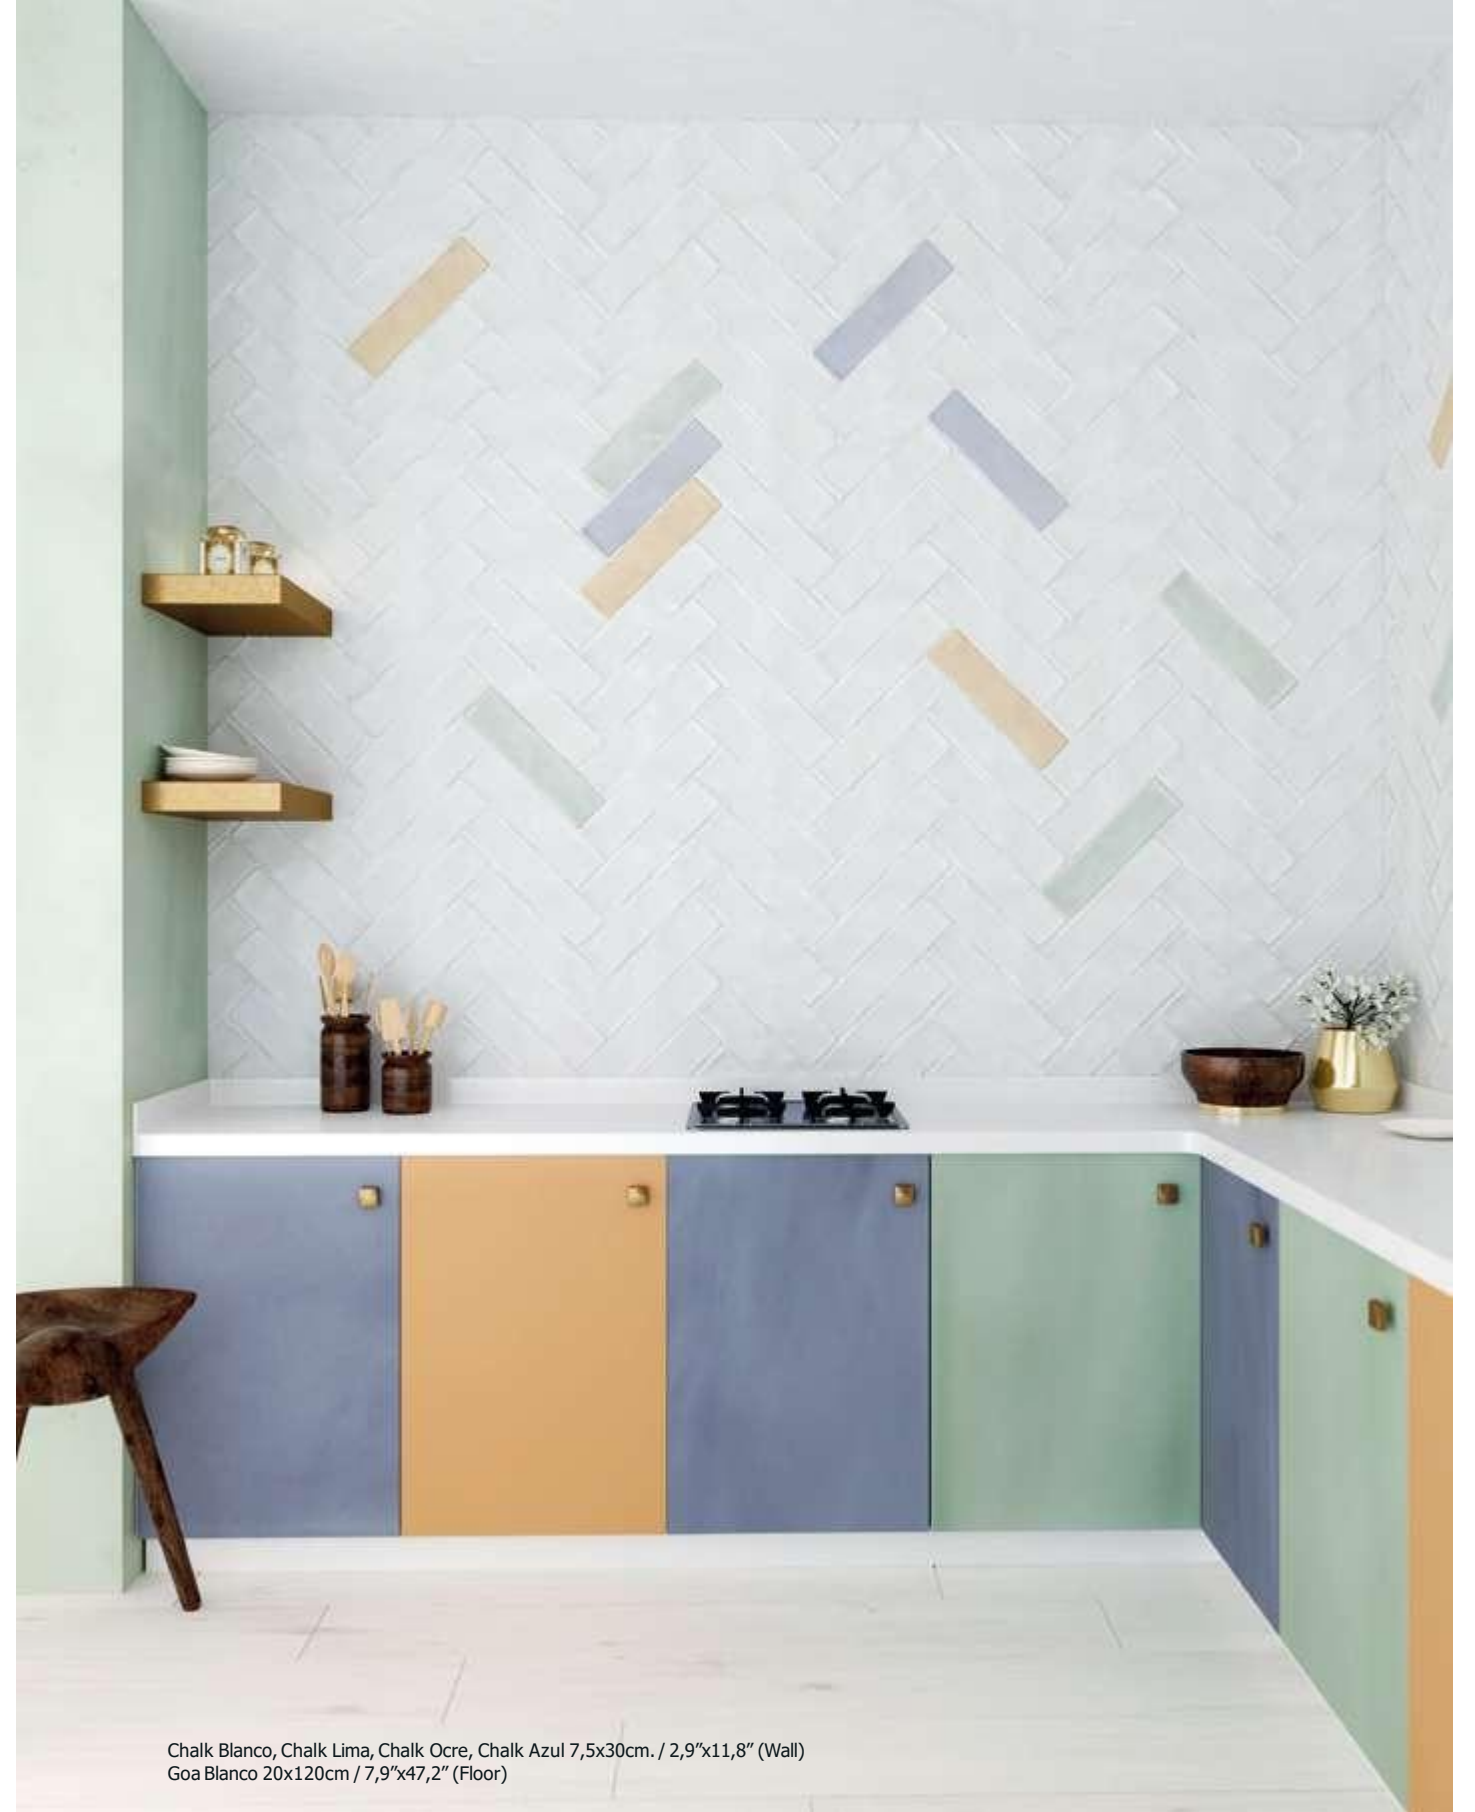

CHALK

Pure Adornment

White Body Tiles

"Real comfort, visual and physical, is vital to every room."
Mark Hampton

Soft pastel shades in slim brick tiles. The decors with their striking geometric or polka dot patterns are creating an adorable interior.

Chalk Vainilla
7,5x30cm. / 2,9"x11,8"

Chalk Aguamarina
7,5x30cm. / 2,9"x11,8"

Chalk Violeta
7,5x30cm. / 2,9"x11,8"

Chalk Ocre
7,5x30cm. / 2,7"x11,8"

Chalk Turquesa
7,5x30cm. / 2,9"x11,8"

Chalk Lima
7,5x30cm. / 2,9"x11,8"

Chalk Salmon
7,5x30cm. / 2,9"x11,8"

Chalk Gris
7,5x30cm. / 2,9"x11,8"

Technical Features

Available Sizes

	7,5x30	Pz/box	Sqm/box	Kg/box	Bx/Pallet	Sqm/Pallet	Kg/Pallet
- 7,5x30cm. / 2,9"x11,8" - PB	7,5x30	25pz	0,56	8,90	121bx	67,76	1.113

Chalk Blanco, Chalk Lima, Chalk Ocre, Chalk Azul 7,5x30cm. / 2,9"x11,8" (Wall)
Goa Blanco 20x120cm / 7,9"x47,2" (Floor)

Chalk

Chalk Turquesa 7,5x30 / 2,9"x11,8" (Wall)

Chalk Ocre 7,5x30 / 2,9"x11,8" (Wall)